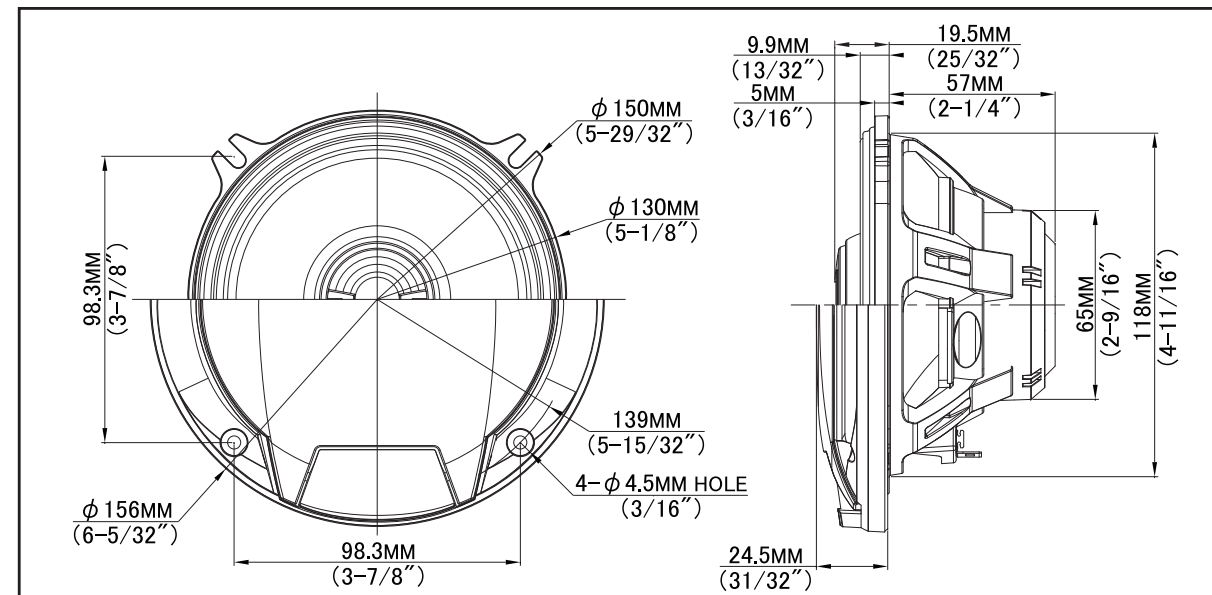

■ CONTENTS ■ CONTENU

■ INSTALLATION ■ INSTALLATION

■ MOUNTING LOCATIONS ■ EMPLACEMENT DE MONTAGE

■ EXTERNAL DIMENSIONS ■ DIMENSIONS EXTERNES

SPR-50

MADE IN CHINA FABRIQUE EN CHINE
DESIGNED IN USA CONÇU AUX ETATS-UNIS

1 PAIR  